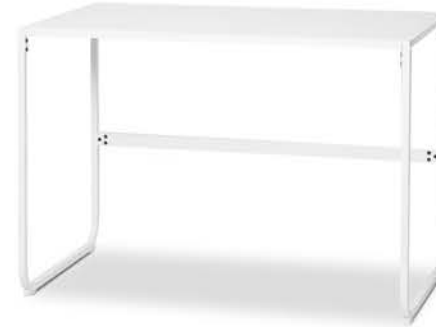

APM-FZ-FZ0070039WH
Ronan Corner Desk White