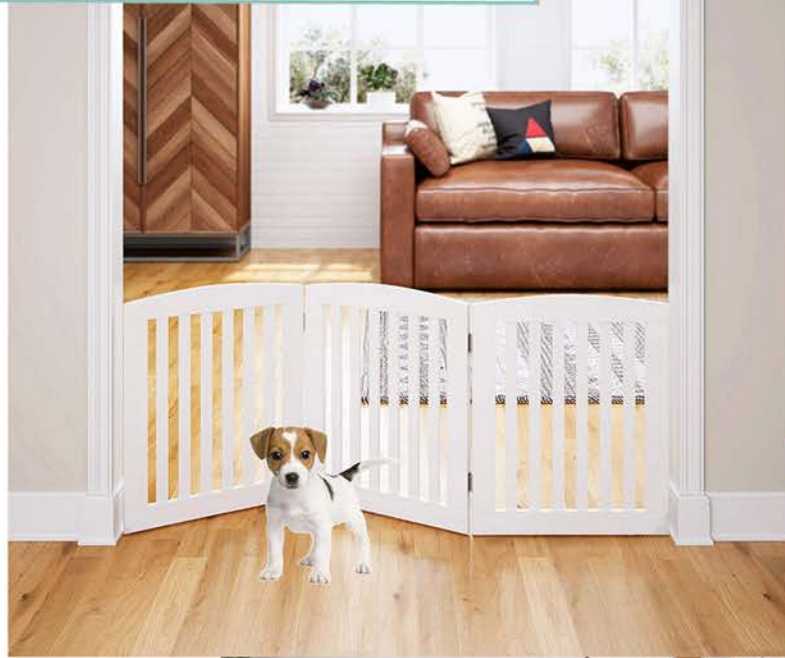

Mission Sideboard Buffet Cabinet White

"Wooden Dog Gate"

Foldable Wooden Pet Gate is a versatile option for corralling and keeping your new puppy or kitten from exploring too much of the house.

APM-FZ-FZ0100026E